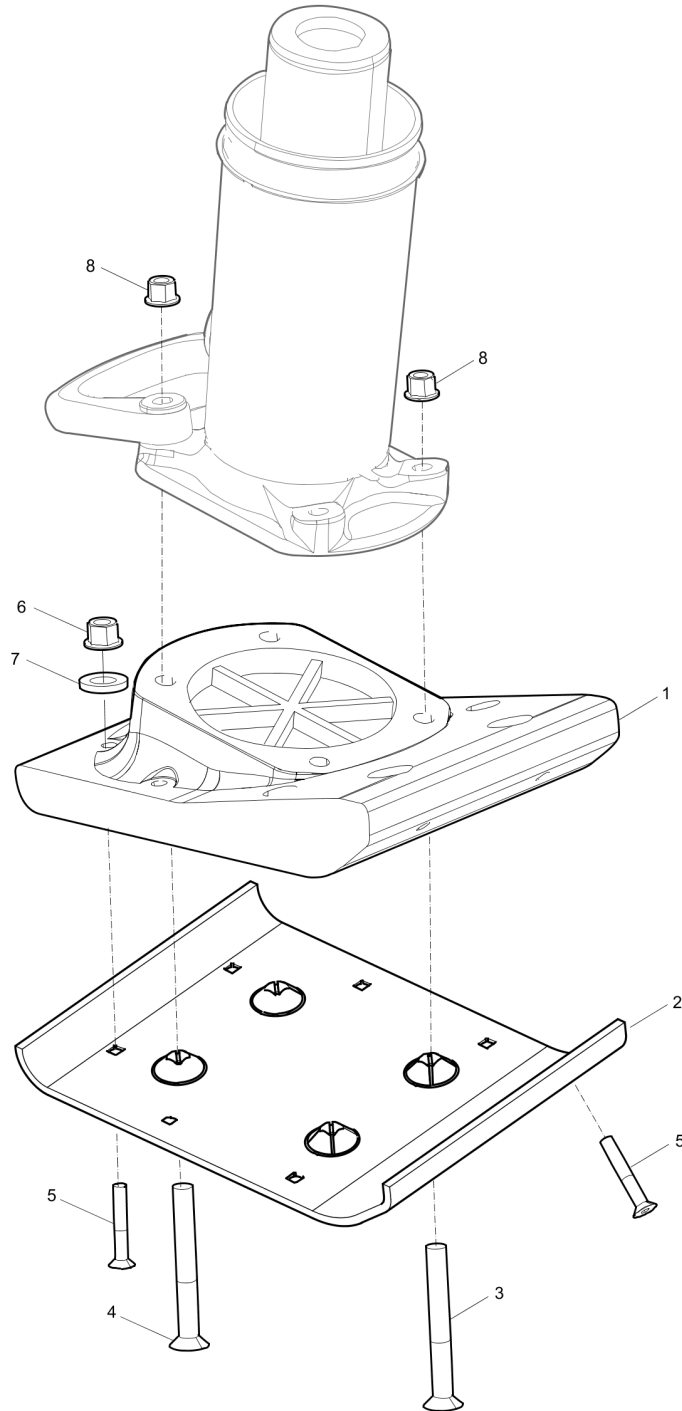

Comments for Page: Extended foot

A | GEOMET is a registered trademark of Nof Metal Coatings North America Inc.

Spare parts list Spring unit

Item	Part No.	Name	Qty	L
1	4700381479	Piston bolt	1	
2	4700385087	Plug	2	
3	4700385063	Piston head	1	
4	4700384984	Cover	1	
5	4700385062	Spring	2	
6	4700385061	Spring	2	
7	4700385086	Stop	1	
8	4700385064	Piston rod	1	
9	4700385085	Stop	1	
10	4700396677	Hose clamp	1	
11	4700927889	Screw	4	
12	4812070540	Bellow	1	
13	4700396676	Hose clamp	1	
14	4700384955	Bellows support	1	
15	4700791395	Sight plug	1	
16	4700385168	Gasket	1	
17	4700384956	Inner tube	1	
18	4700385084	Cover	1	
19	4700904951	Plug	1	
20	4700160038	O-ring	1	
21	4700508021	Screw, M8 x 50 mm 8.8 A2K	6	
22	4700162009	Seal ring	6	
23	4700791376	Fiber washer	1	
24	4700385164	Grab handle	1	
25	0291112845	Nut, M12, 10.9	2	
26	3382040013	Foot	1	
27	3382040012	Foot	1	

Spare parts list Foot 150 mm (6 in.)

Item	Part No.	Name	Qty	L
1	4700385088	Foot	1	
2	3382011488	Ground plate 150 mm, 6 in.	1	
3	0226991802	Screw, M12 x 100 mm, 10.9, DIN608	2	
4	0226991804	Screw, M12 x 150 mm, 10.9, DIN608	2	
5	0226991801	Screw, M8 x 50 mm, 10.9, DIN608	4	
6	0291112823	Nut	8	
7	-	Washer, 8.4 x 22 x 3 mm, 0.33 x 0.87 x 0.12 in. HV300	8	

Comments for Page: Foot 150 mm (6 in.)

Spare parts list Foot 230 mm (9 in.)

Item	Part No.	Name	Qty	L
1	4700385165	Foot	1	
2	3382011489	Ground plate, 230 mm, 9 in.	1	
3	0226991802	Screw, M12 x 100 mm, 10.9, DIN608	2	
4	0226991804	Screw, M12 x 150 mm, 10.9, DIN608	2	
5	0226991801	Screw, M8 x 50 mm, 10.9, DIN 608	8	
6	-	Nut, M8 x 1.25 mm	8	
7	-	Washer, 8.4 x 22 x 3 mm, 0.33 x 0.87 x 0.12 in. HV300	7	
8	0291112823	Nut	4	