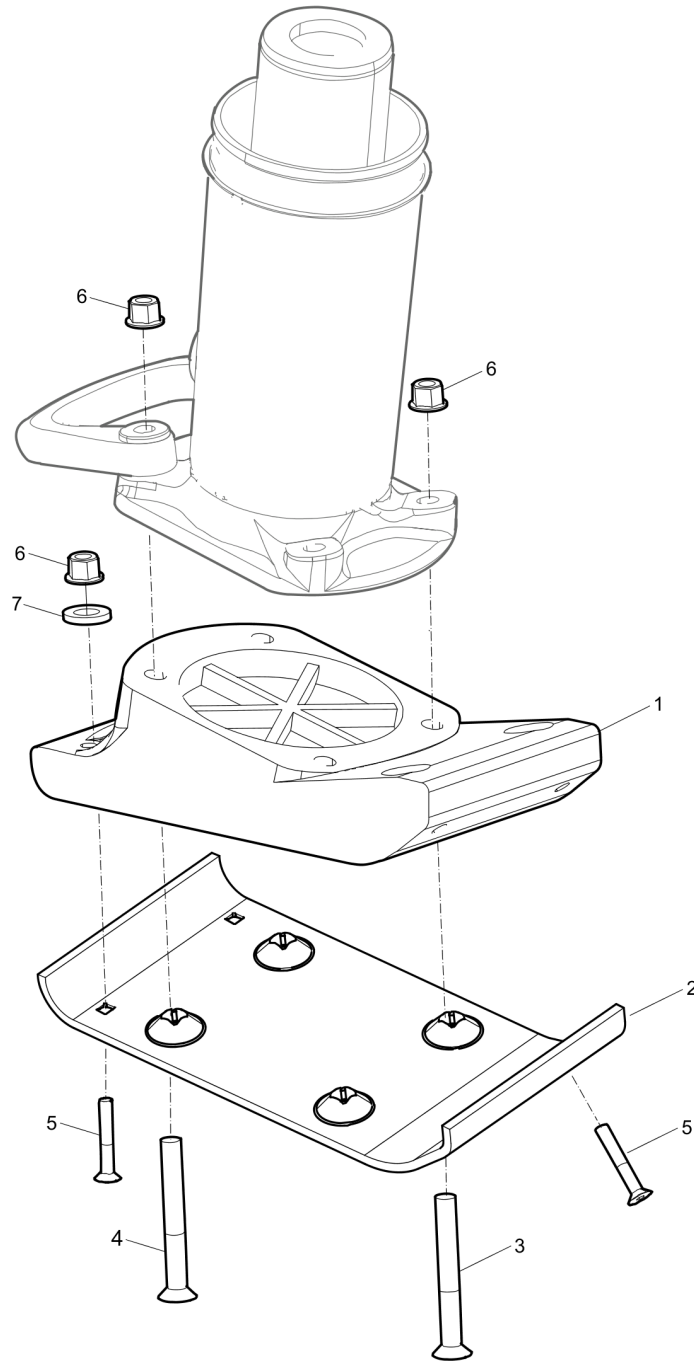

Comments for Page: Extended foot

A | GEOMET is a registered trademark of Nof Metal Coatings North America Inc.

Spare parts list Spring unit

Item	Part No.	Name	Qty	L
1	4700381479	Piston bolt	1	
2	4700385087	Plug	2	
3	4700385063	Piston head	1	
4	4700384984	Cover	1	
5	4700385062	Spring	2	
6	4700385061	Spring	2	
7	4700385086	Stop	1	
8	4700385064	Piston rod	1	
9	4700385085	Stop	1	
10	4700396677	Hose clamp	1	
11	4700927889	Screw	4	
12	4812070540	Bellow	1	
13	4700396676	Hose clamp	1	
14	4700384955	Bellows support	1	
15	4700791395	Sight plug	1	
16	4700385168	Gasket	1	
17	4700384956	Inner tube	1	
18	4700385084	Cover	1	
19	4700904951	Plug	1	
20	4700160038	O-ring	1	
21	4700508021	Screw, M8 x 50 mm 8.8 A2K	6	
22	4700162009	Seal ring	6	
23	4700791376	Fiber washer	1	
24	4700385164	Grab handle	1	
25	0291112845	Nut, M12, 10.9	2	
26	3382040013	Foot	1	
27	3382040012	Foot	1	

Spare parts list Foot 150 mm (6 in.)

Item	Part No.	Name	Qty	L
1	4700385088	Foot	1	
2	3382011488	Ground plate 150 mm, 6 in.	1	
3	0226991802	Screw, M12 x 100 mm, 10.9, DIN608	2	
4	0226991804	Screw, M12 x 150 mm, 10.9, DIN608	2	
5	0226991801	Screw, M8 x 50 mm, 10.9, DIN608	4	
6	0291112823	Nut	8	
7	-	Washer, 8.4 x 22 x 3 mm, 0.33 x 0.87 x 0.12 in. HV300	8	

Comments for Page: Foot 150 mm (6 in.)

Spare parts list Foot 230 mm (9 in.)

Item	Part No.	Name	Qty	L
1	4700385165	Foot	1	
2	3382011489	Ground plate, 230 mm, 9 in.	1	
3	0226991802	Screw, M12 x 100 mm, 10.9, DIN608	2	
4	0226991804	Screw, M12 x 150 mm, 10.9, DIN608	2	
5	0226991801	Screw, M8 x 50 mm, 10.9, DIN 608	8	
6	-	Nut, M8 x 1.25 mm	8	
7	-	Washer, 8.4 x 22 x 3 mm, 0.33 x 0.87 x 0.12 in. HV300	7	
8	0291112823	Nut	4	