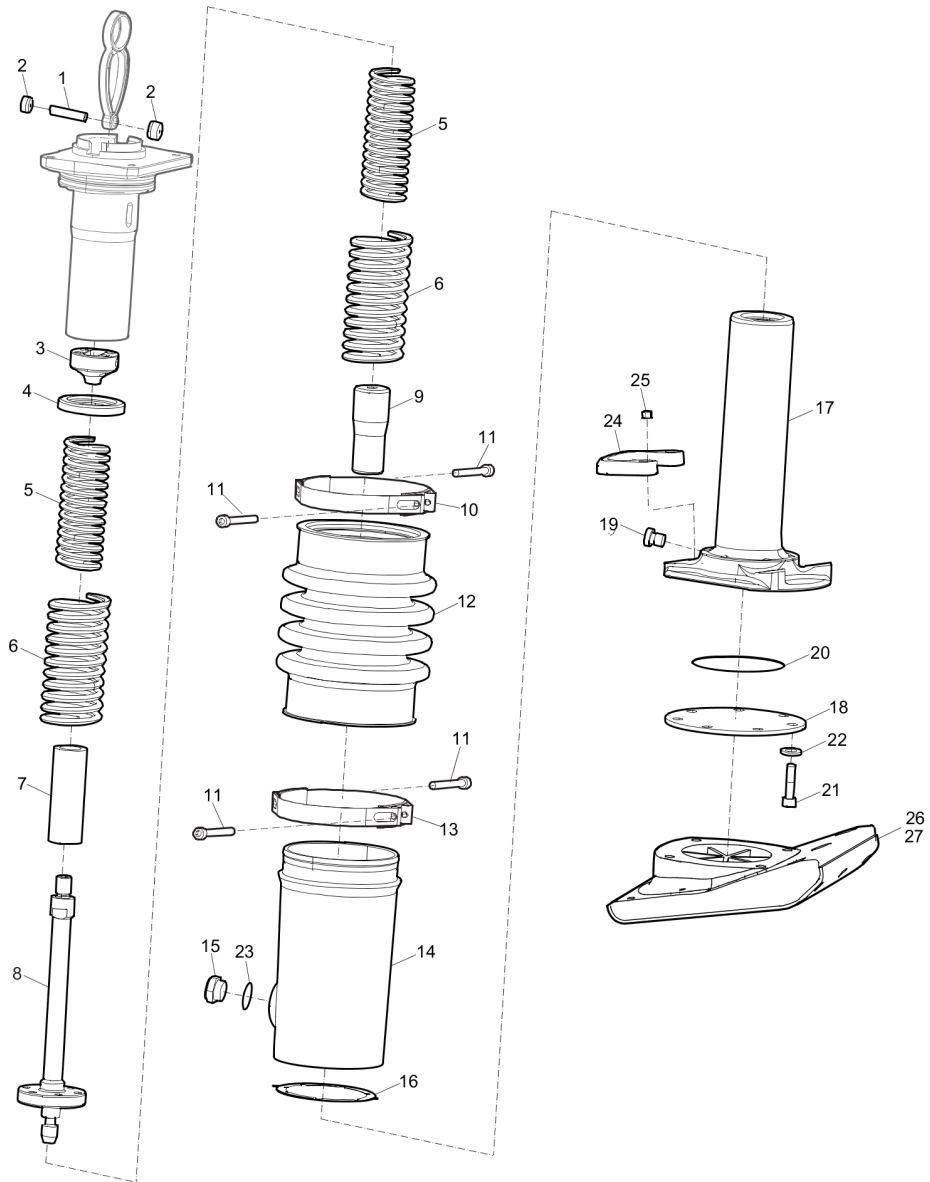

Spare parts list Spring unit

Item	Part No.	Name	Qty	L
1	4700381479	Piston bolt	1	
2	4700385087	Plug	2	
3	4700385063	Piston head	1	
4	4700384984	Cover	1	
5	4700385062	Spring	2	
6	4700385061	Spring	2	
7	4700385086	Stop	1	
8	4700385064	Piston rod	1	
9	4700385085	Stop	1	
10	4700396677	Hose clamp	1	
11	4700927889	Screw	4	
12	4812070540	Bellow	1	
13	4700396676	Hose clamp	1	
14	4700384955	Bellows support	1	
15	4700791395	Sight plug	1	
16	4700385168	Gasket	1	
17	4700384956	Inner tube	1	
18	4700385084	Cover	1	
19	4700904951	Plug	1	
20	4700160038	O-ring	1	
21	4700508021	Screw, M8 x 50 mm 8.8 A2K	6	
22	4700162009	Seal ring	6	
23	4700791376	Fiber washer	1	
24	4700385164	Grab handle	1	
25	0291112845	Nut, M12, 10.9	2	
26	3382040013	Foot	1	
27	3382040012	Foot	1