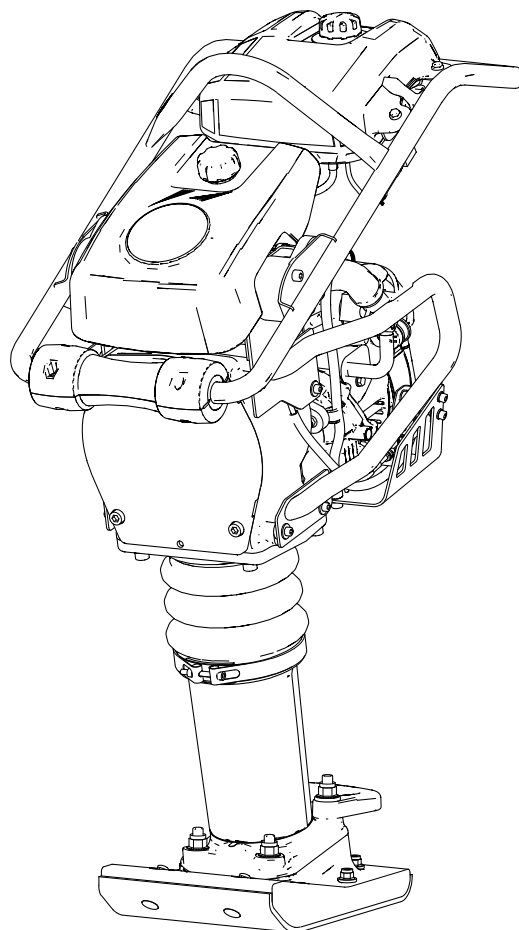

## Spare parts list

### Rammer

	Valid from serial number
Rammer TA 55 230 mm (9 in.)	BGF109829-

## General information

This spare parts list applies to the following:

Part number	Description
3382 0006 19	Rammer TA 55 230 mm (9 in.)

Use only authorized parts. Any damage or malfunction caused by the use of unauthorized parts is not covered by Warranty or Product Liability. Any unauthorized use or copying of the contents or any part thereof is prohibited. This applies in particular to trademarks, model denominations, part numbers, and drawings.