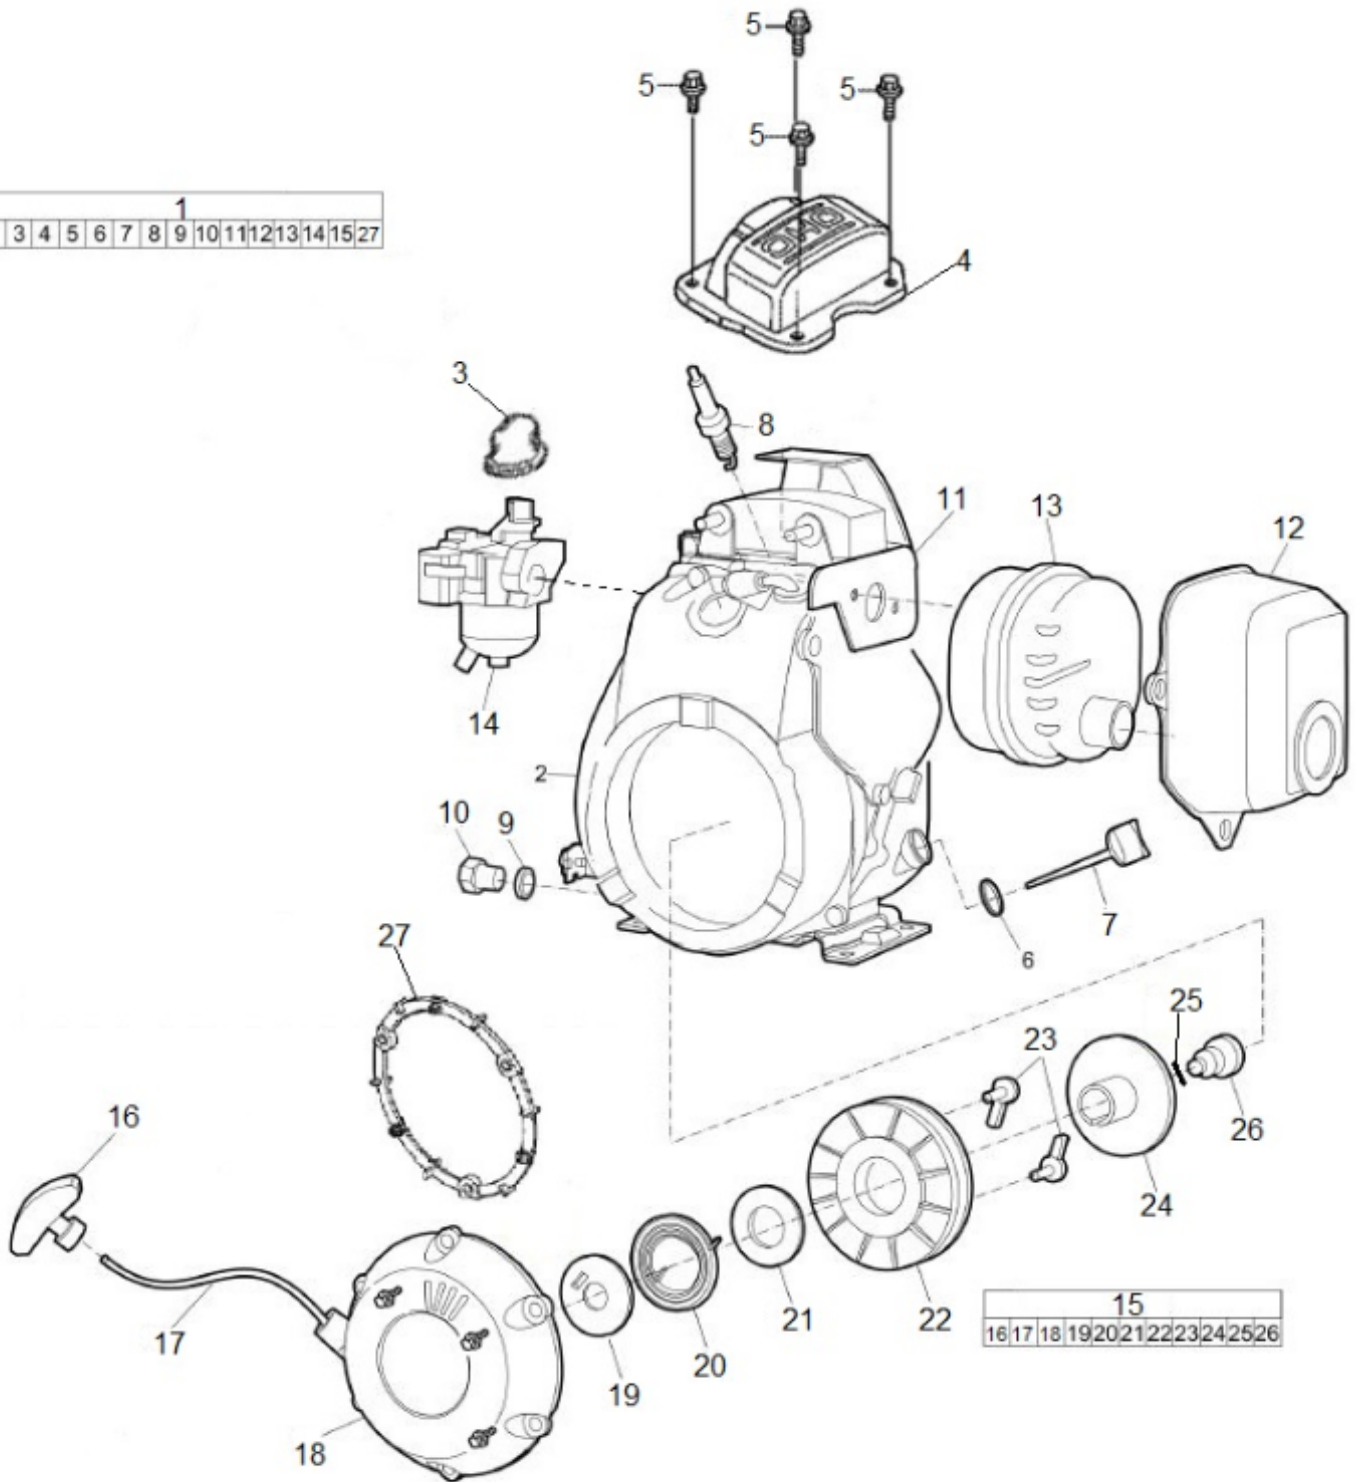

Spare parts list Engine, Honda GXR120

									1							
2	3	4	5	6	7	8	9	10	11	12	13	14	15	27		

																15
16	17	18	19	20	21	22	23	24	25	26