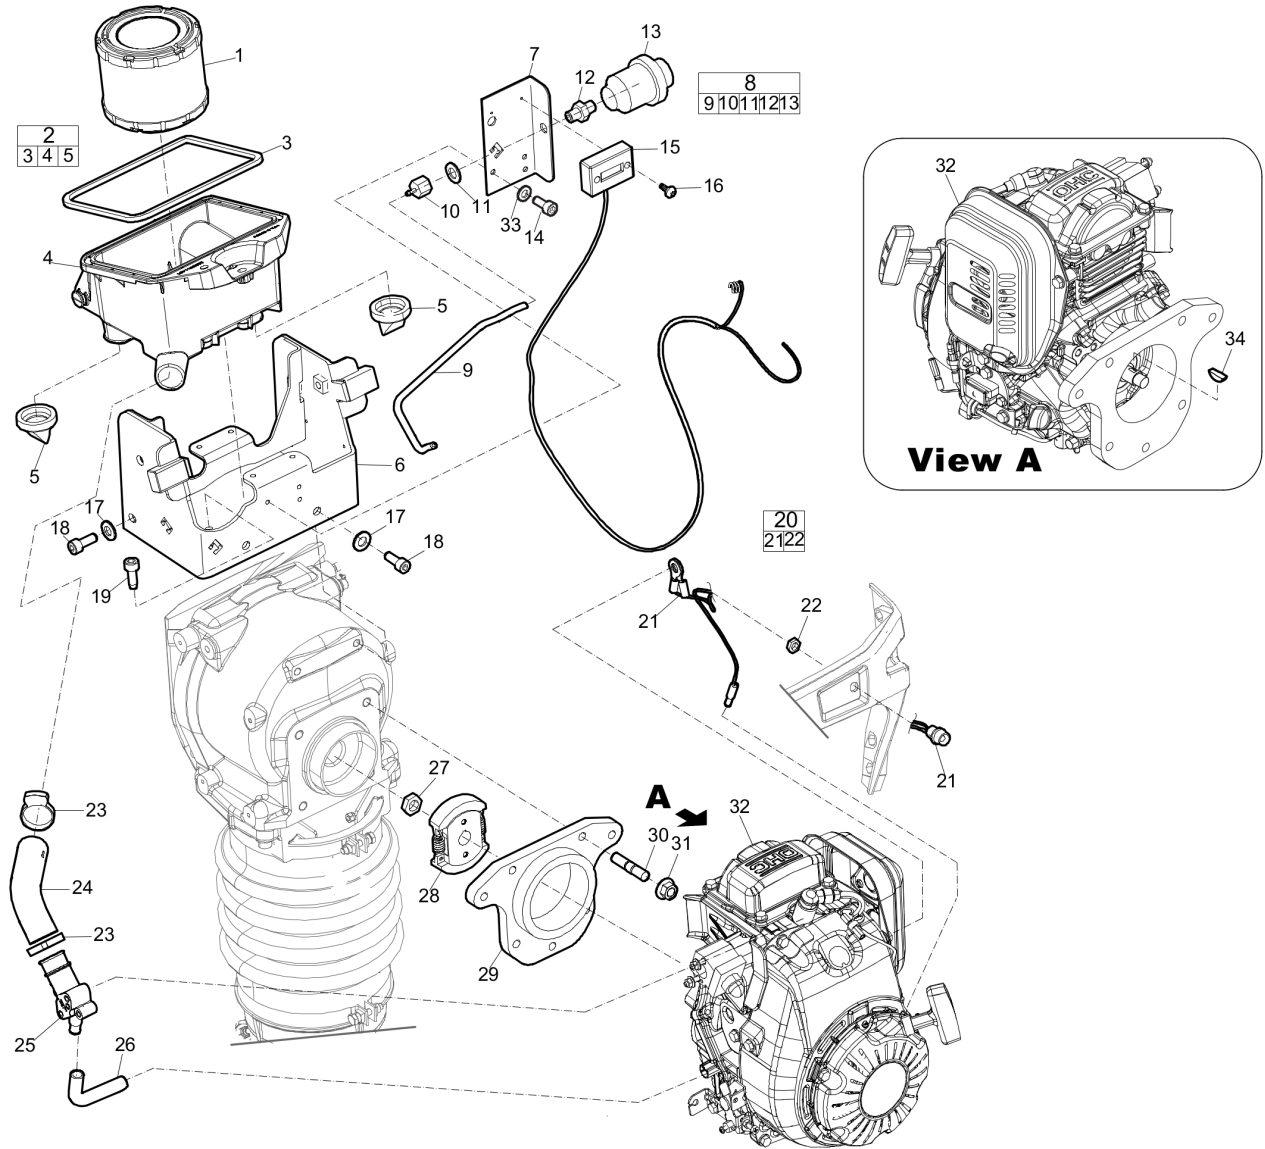

Spare parts list Air filter and engine installation

Item	Part No.	Name	Qty	L
1	3382011502	Air filter, complete	1	
2	3382011461	Air filter housing, complete	1	
3	3382012499	Gasket	1	
4	-	Air filter housing	1	
5	3382011563	Evacuator valve	2	
6	3382015407	Handle bracket	1	
7	3382011499	Holder	1	
8	3382012431	Air filter indicator, complete	1	
9	3382011720	Hose	1	
10	3382011719	Connection	1	
11	3382011718	Washer	1	
12	3382011717	Fitting	1	
13	3382011721	Air filter indicator	1	
14	0211124503	Screw, M6 x 14 mm	3	
15	3382011564	Hour meter	1	
16	0226334329	Screw, RXK PHIL ST 2.9 x 6.5 mm	2	
17	3315019504	Lock washer	4	
18	0211132303	Screw DIN912	4	
19	0211124903	Hexagon sock screw	4	
20	3382012194	Engine oil indicator, complete	1	
21	-	Wiring harness	1	
22	-	Nut	1	
23	0347012230	Hose clamp	2	
24	3382011484	Air intake hose	1	
25	3382011473	Air hose connection	1	
26	4700379490	Hose	1	
27	0261109910	Nut, M12 x 1.25 mm A3K	1	
28	3382010862	Centrifugal clutch, complete	1	
29	3382015625	Engine adapter	1	
30	4700384517	Stud, M10 x 47 mm	4	
31	0261109955	Nut, fine pitch, M10 x 1.25 mm	4	
32	3382012181	Engine, complete Honda GXR120RT KRD6	1	
33	0301232100	Plain washer d6*12 fzb	3	
34	4700384992	Key	1