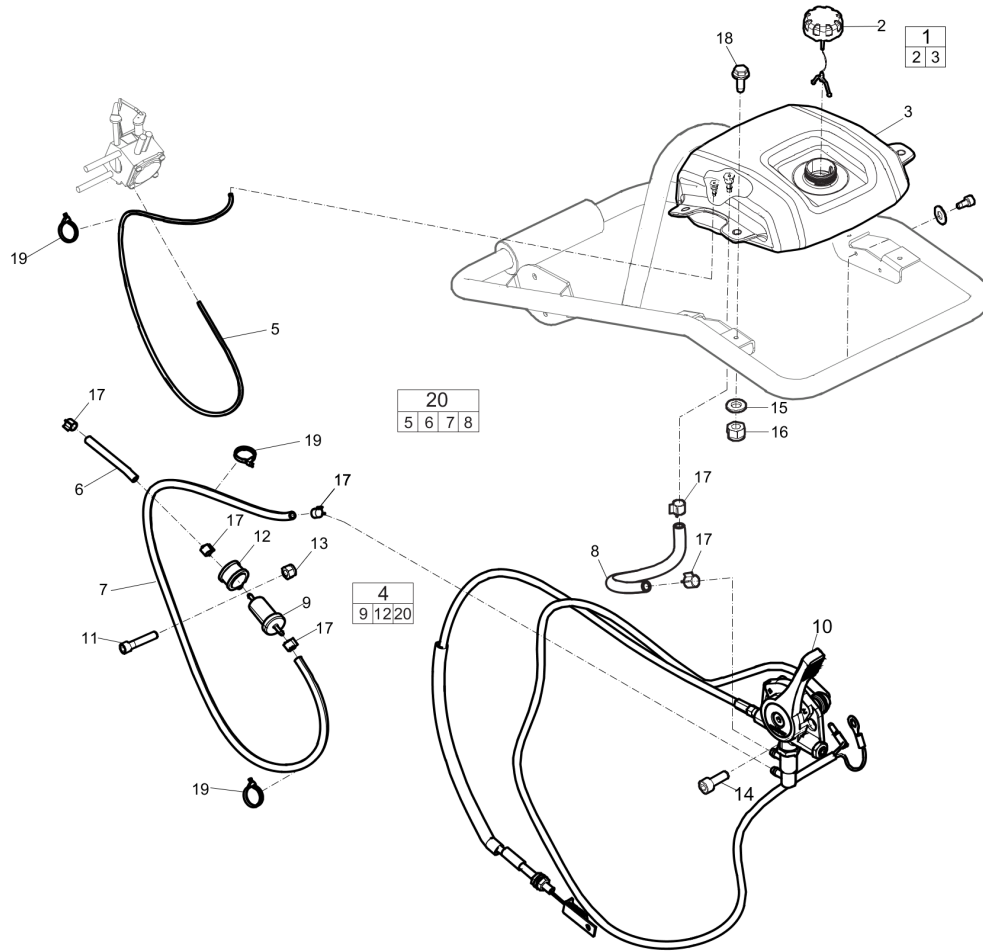

Please observe the safety instructions listed in the relevant Safety and operating instructions!

Contents

**Spare parts list**

Handle ..... 1  
Throttle control and fuel system ..... 3  
Air filter and engine installation ..... 5  
Transmission ..... 9  
Spring unit ..... 13  
Foot 152 mm (6 in.) 230 mm.(9 in.) ..... 15  
Labels ..... 19

Item	Part No.	Name	Qty	L
1	3382015239	Handle	1	
2	3382100505	Hood, complete	1	
3	3382015370	Hood knob	1	
4	-	Hood	1	
5	0291112815	Locknut	4	
6	4700384496	Roller	2	
7	0211132303	Screw DIN912	12	
8	0211125003	Screw, M6x30, 8.8	4	
9	3382011381	Rear cover	1	
10	0211132503	Screw	4	
11	0211124903	Hexagon sock screw	4	
12	0211124603	Screw	16	
13	3382014883	Engine protection plate	1	
14	3382014862	Right side cover	1	
15	0301232100	Plain washer 6*12 fzb	4	
16	0301233500	Plain washer	12	
17	3382015668	Handle bracket	1	
18	3382012994	Air filter housing	1	A
19	3382011297	Shock absorber	2	
20	3382014864	Left side cover	1	
21	0266211000	Hexagon nut m8	4	
22	3382012906	Distance sleeve	4	

Spare parts list Throttle control and fuel system

Item	Part No.	Name	Qty	L
1	3382100311	Fuel tank, complete	1	
2	3382011626	Fuel cap	1	
3	-	Fuel tank	1	
4	3382100873	Fuel filter kit	1	
9	3382015542	Fuel Filter	1	
12	0346100210	Pipe clamp	1	
20	3382040036	Fuel hose kit	1	
5	3382015067	Fuel hose 3/32"	1	920 mm
6	3382015203	Fuel hose 3/16"	1	62 mm
8	3382015065	Fuel hose 3/16"	1	180 mm
10	3382015061	Throttle control,complete	1	
11	-	Screw M6 x 20 mm 8.8 A2K	1	
13	-	Nut	1	
14	0216110030	Countersunk hex. Sock. screw	2	
15	0301232100	Plain washer d6*12 fzb	4	
16	0291112815	Locknut	4	
17	0347010210	Hose clamp	6	
18	0147300008	Screw, M6 x 20 mm	4	
19	0348010117	Cable tie	3	
7	3382015066	Fuel hose 3/16"	1	850 mm