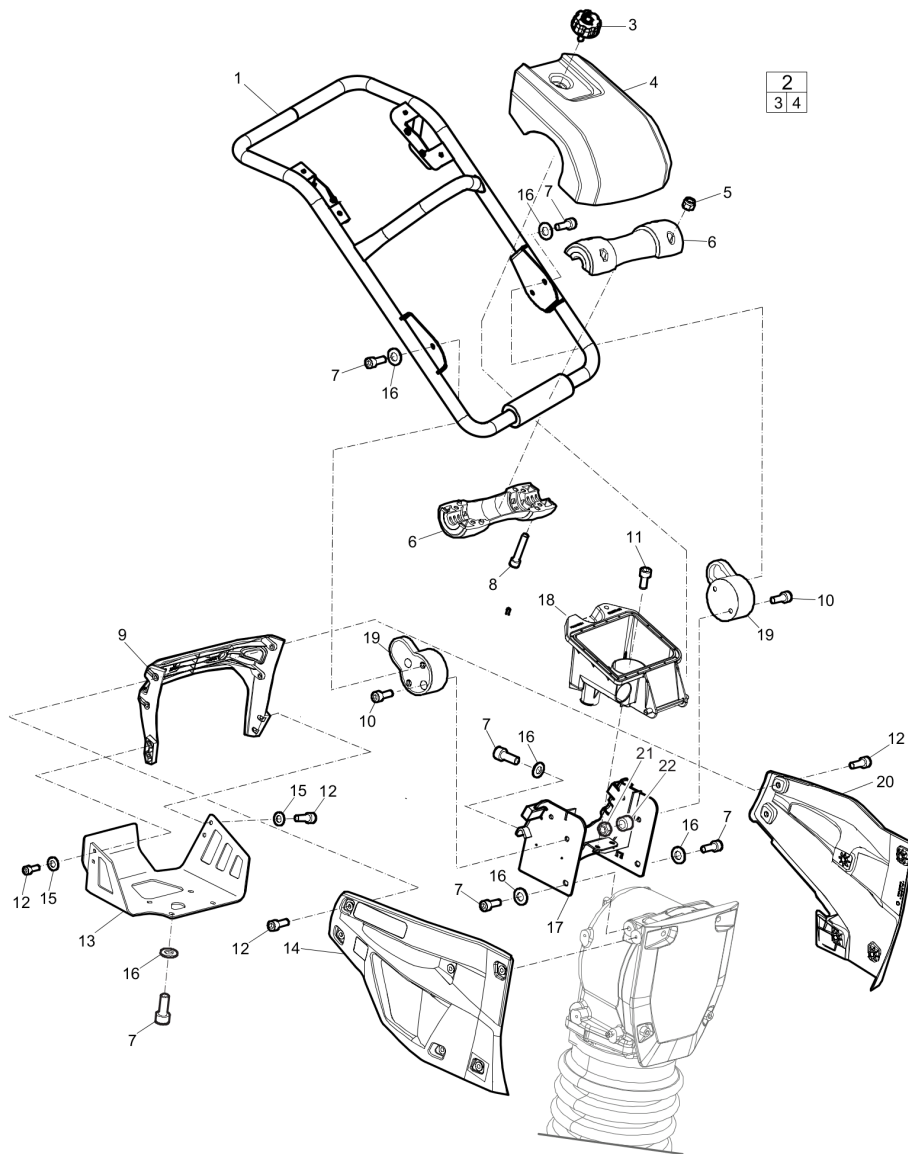

Spare parts list Handle and covers

Item	Part No.	Name	Qty	L
1	3382015239	Handle	1	
2	3382100505	Hood, complete	1	
3	3382015370	Hood knob	1	
4	-	Hood	1	
5	0291112815	Locknut	4	
6	4700384496	Roller	2	
7	0211132303	Screw DIN912	12	
8	0211125003	Screw, M6x30, 8.8	4	
9	3382011381	Rear cover	1	
10	0211132503	Screw	4	
11	0211124903	Hexagon sock screw	4	
12	0211124603	Screw	16	
13	3382014883	Engine protection plate	1	
14	3382014862	Right side cover	1	
15	0301232100	Plain washer 6*12 fzb	4	
16	0301233500	Plain washer	12	
17	3382015668	Handle bracket	1	
18	3382012994	Air filter housing	1	A
19	3382011297	Shock absorber	2	
20	3382014864	Left side cover	1	
21	0266211000	Hexagon nut m8	4	
22	3382012906	Distance sleeve	4