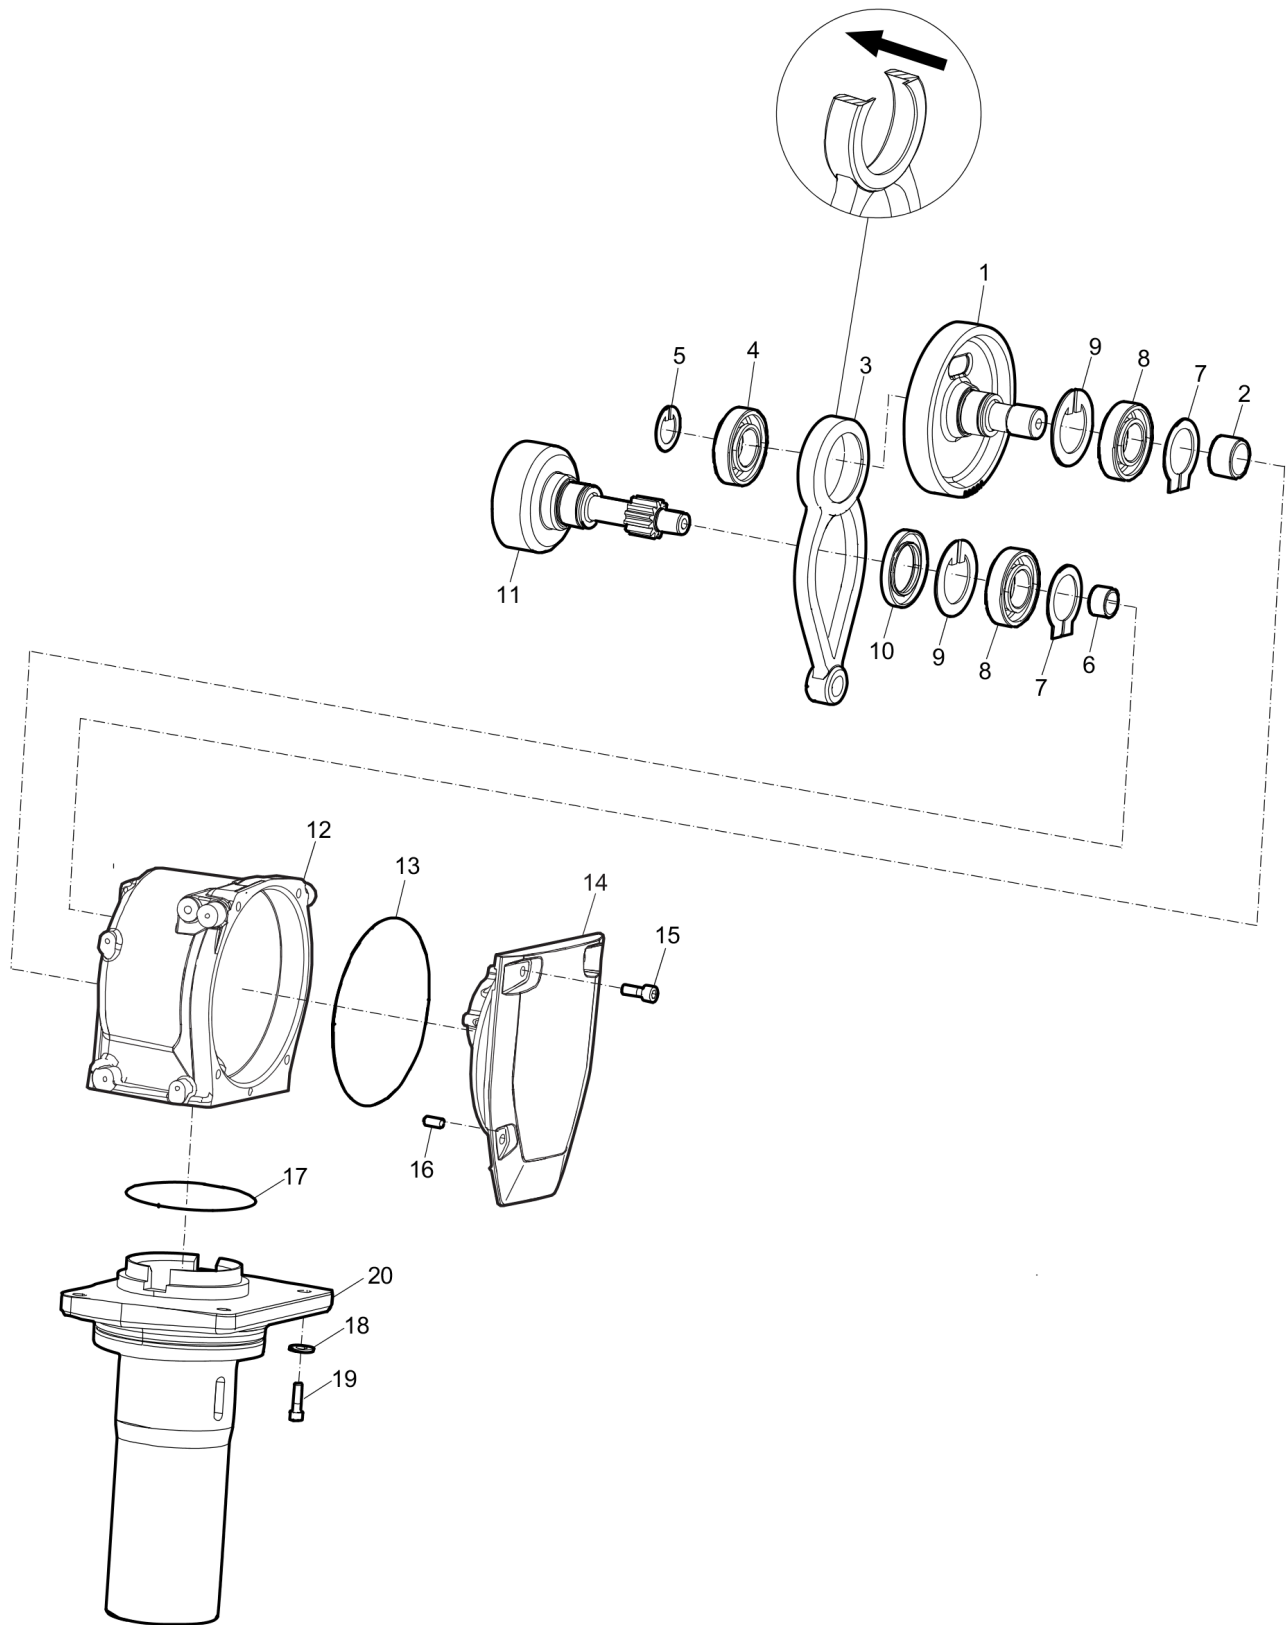

Spare parts list Transmission

Item	Part No.	Name	Qty	L
1	4700380906	Gear wheel	1	
2	4700904950	Needle roller bearing	1	
3	4700380920	Connecting rod	1	
4	4700111078	Ball Bearing	1	
5	0335112700	Circlip	1	
6	4700904949	Needle roller bearing	1	
7	0335113600	Circlip	2	
8	4700903520	Ball Bearing	2	
9	4700151025	Retaining ring	2	
10	4700904952	Sealing	1	
11	4700381477	Shaft	1	
12	3382011251	Crankcase	1	
13	4700160106	O-ring	1	
14	3382011322	Cover	1	
15	4700508096	Hexagon socket head cap screw	4	
16	4700628006	Pin	1	
17	4700160035	O-ring	1	
18	4700904230	plain washer	4	
19	4700508053	screw M 6	4	
20	4700395479	Outer tube	1