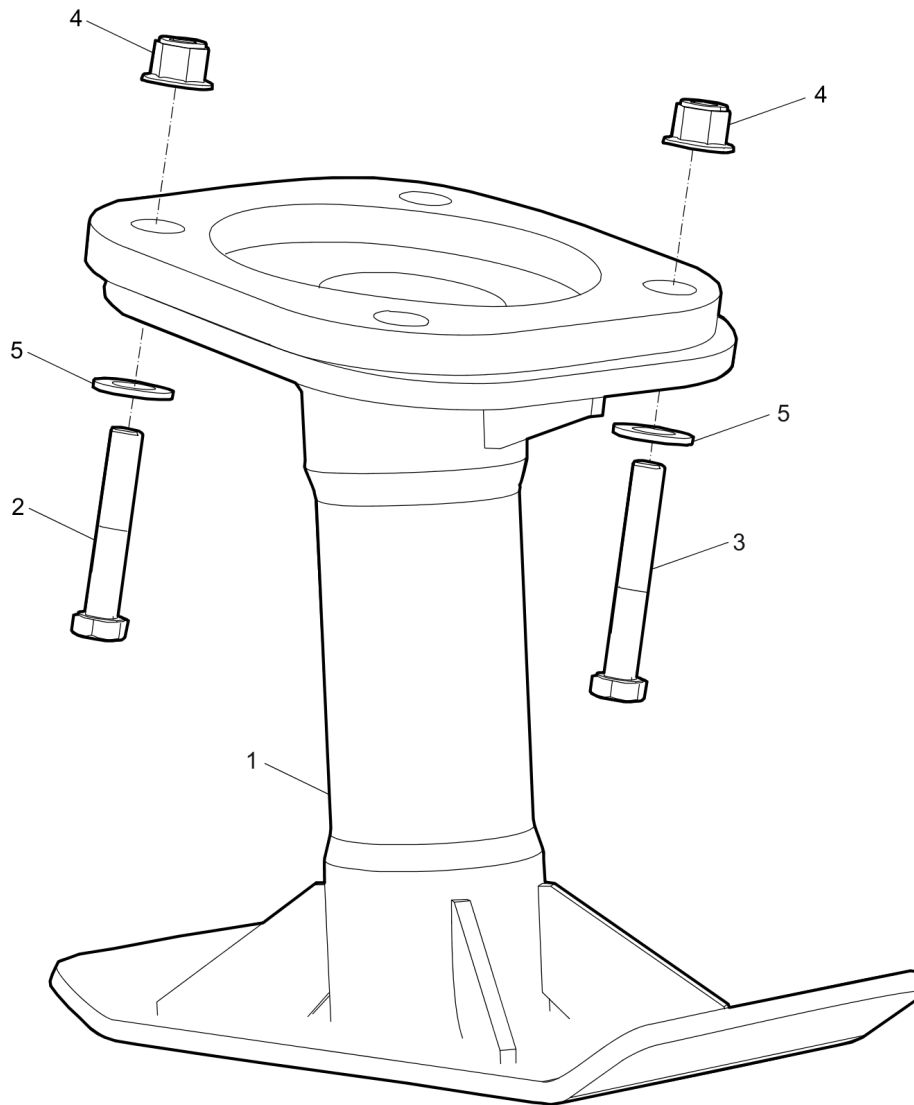

Spare parts list Extended foot

Item	Part No.	Name	Qty	L
1	4700389979	Extended foot	1	
2	4700903735	Screw, M12 x 70 mm 10.9 GEOMET®	2	A
3	4700928198	Screw, M12 x 90 mm 10.9 GEOMET®	2	A
4	-	Nut, M12 x 1.75 mm	4	
5	-	Washer, 3 x 24 x 2 mm, 0.51 x 0.98 x 0.08 in. 300 HV	4	

Comments for Page: Extended foot

A | GEOMET is a registered trademark of Nof Metal Coatings North America Inc.